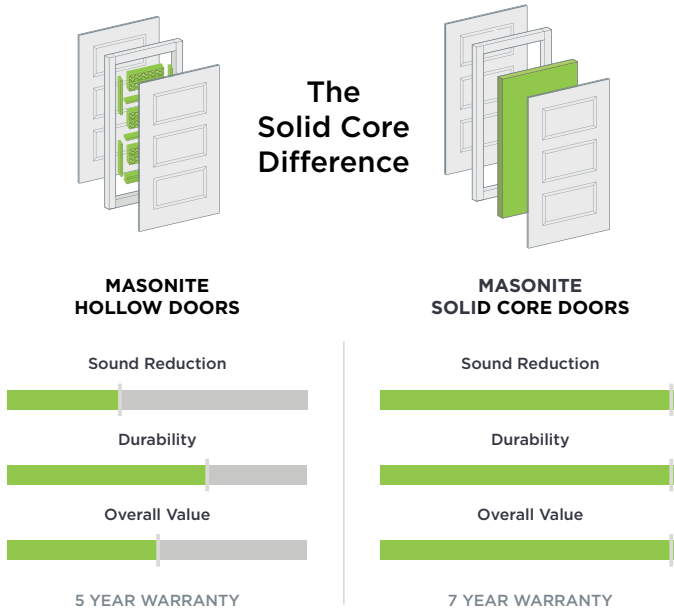

COVER:
Livingston in Tricorn Black SW 6258

THIS PAGE:
Logan in Pure White SW 7005

All paint colors ©2022
The Sherwin-Williams Company

⚠ WARNING: This product can expose you to chemicals including wood dust, which is known to the State of California to cause cancer. For more information go to www.P65Warnings.ca.gov.

Doors Designed to be Different

Make Solid Core the Standard

With 70% more sound-dampening material than our standard hollow core doors, Masonite® interior solid core doors ensure noise control and privacy throughout the home. No matter the home design or budget, you can make solid core the standard.