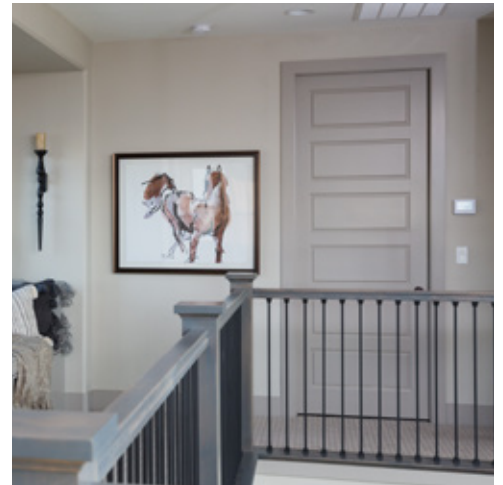

Iron Door Handles

Hammered Copper Bathtub

Floating Wood Shelves

SECONDARY PALETTE

Cheyenne in Renwick Rose Beige SW 2804

Logan in Salty Dog SW 9177

Riverside in Gray Matters SW 7066

CLASSIC