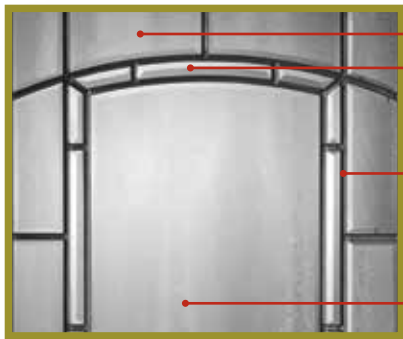

Sable Bevels

Clear Bevels

3/8" Caming

Sable Bevel

Available in Patina only

PRIVACY 8

* Not shown