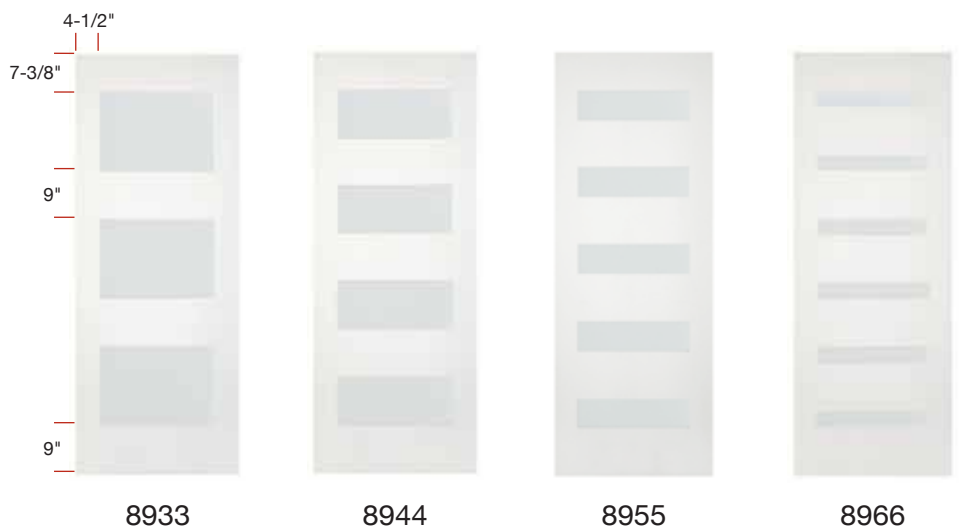

8900 Shaker Series 6/8 1-3/8"