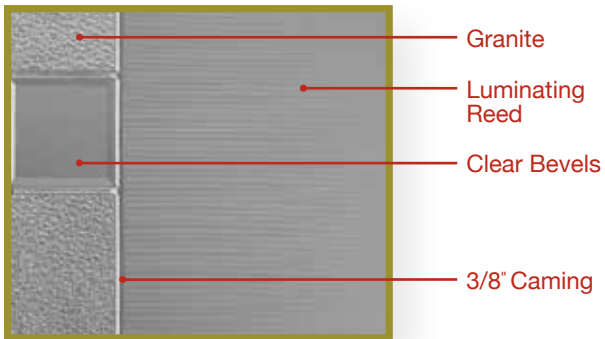

Available in Patina and Zinc
(Shown in Zinc)

PRIVACY 7

* Not shown