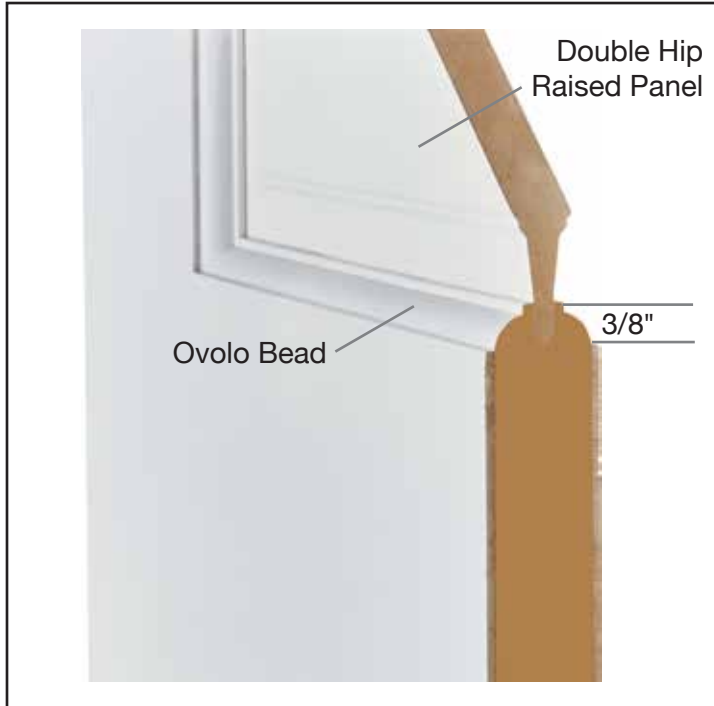

Specifications

Dimensions

DO NOT INCLUDE OVOLO BEAD

Thickness: 1-3/8" & 1-3/4"

Doors: 1/4†, 1/6†, 1/8†, 1/10†, 2/0, 2/2, 2/4, 2/6, 2/8, 2/10 & 3/0

Bifolds: 2/0†, 2/6† & 3/0†

Height: 6/8, 7/0, 7/6 & 8/0

Panels: 1-3/8" Door - 3/4" Double Hip Raised
1-3/4" Door - 1-1/4" Double Hip Raised

Door stiles: 4-1/16"

Bifold stiles: 1-5/8"

Top rail: 3-15/16"

Cross rails: 3-5/8"

Lock rail: 6-5/8"

Door bottom rail: 8-13/16"

Bi-fold bottom rail: 7-9/16"

Select veneers with matching solid wood edge strips.

†: #OV44 door in sizes 1/4 to 1/10 will have two panels, not four

#OV66 door in sizes 1/4 to 1/10 will have three panels, not six