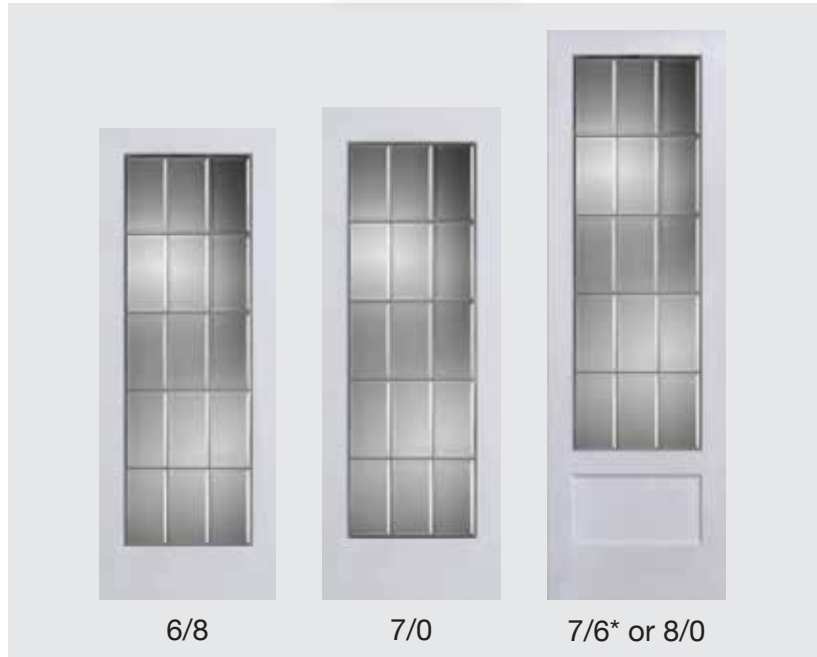

# Bevel | FRENCH DOORS

Available in Patina and Zinc  
(shown in Patina)

PRIVACY ①

Clear Bevels

3/16" Caming

\* Not shown