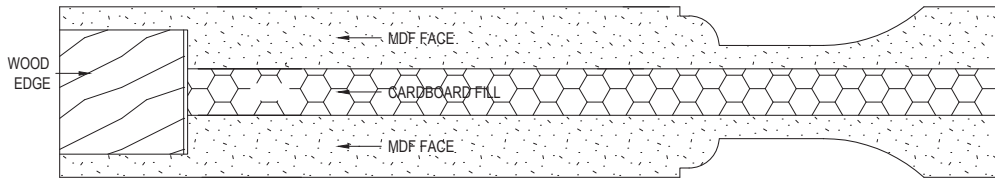

Specifications

RAISED PANEL PROFILE