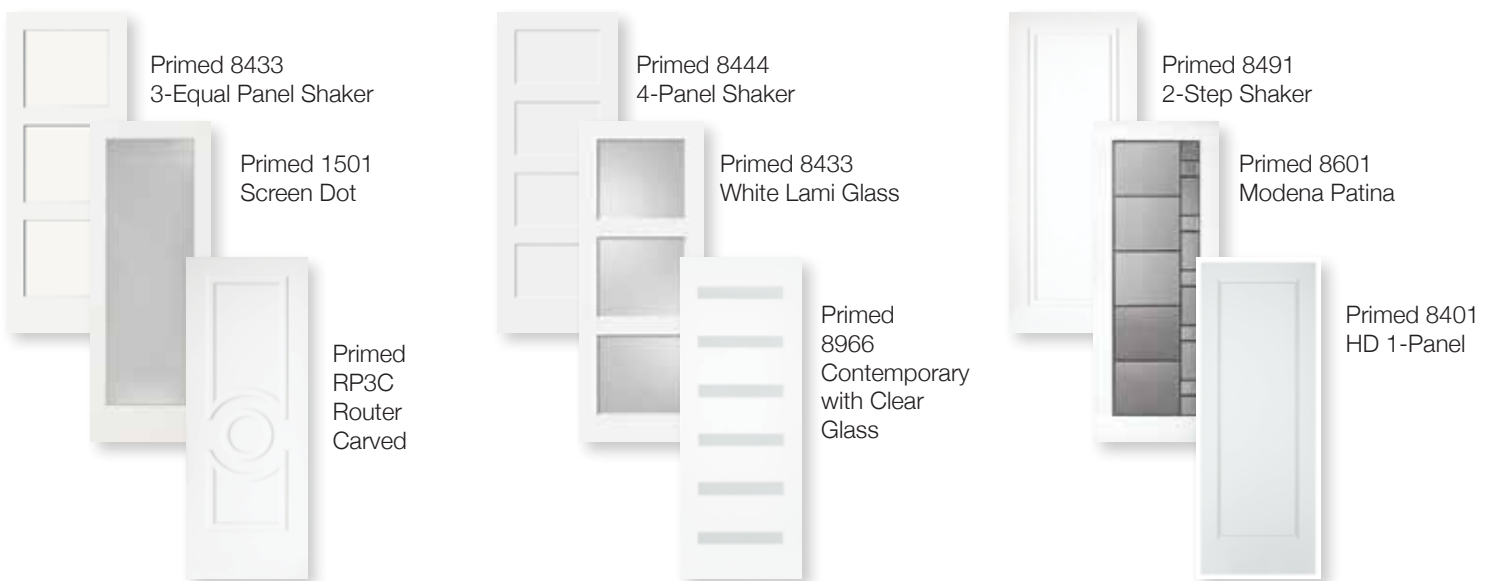

CONTEMPORARY

Contemporary homes reflect the architecture and design of today. They represent smart design and curb appeal. We selected several doors that we believe represent the ethos of now and can be loved forever.