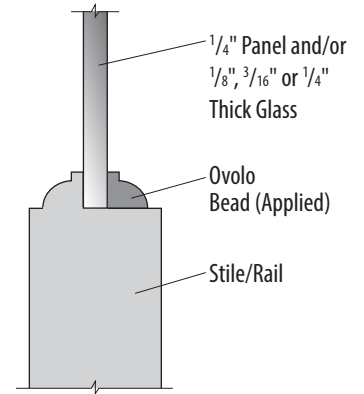

Species

- Primed
- Douglas Fir
- Red Oak
- Maple
- Pine