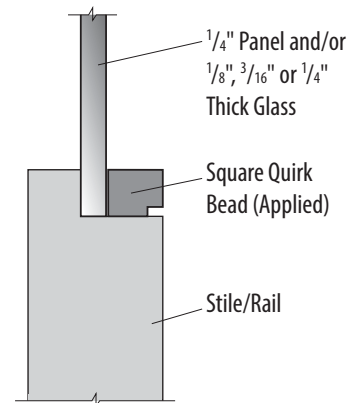

Specification

**Thickness:** 1-3/8" and 1-3/4"

**Heights:** 6/8, 7/0\*, 7/6 and 8/0

**Panel (7/6 and 8/0 Only):** 1/4" Flat panel

**Door Dimensions (includes ovolo/ quirk bead):**

**Stiles:** 4-1/2"

**Mid Rail:** 4-5/8"