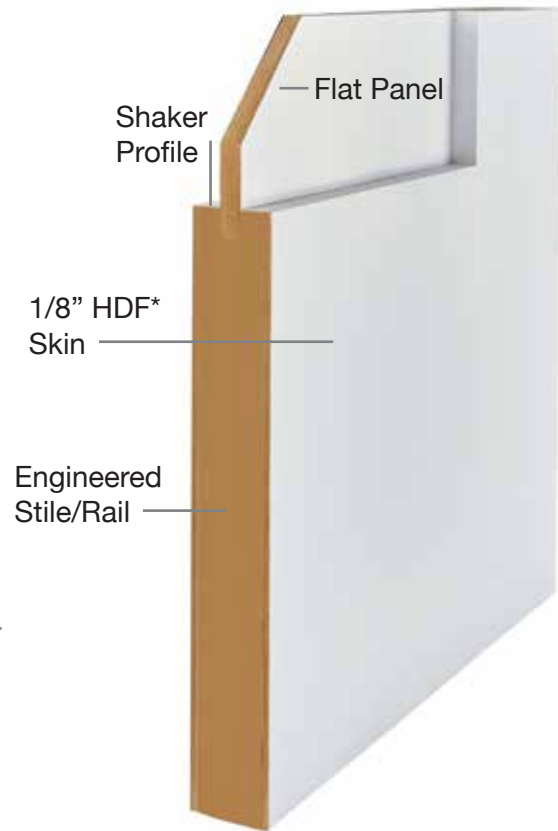

## DIMENSIONS:

**Thickness:** 1-3/8" & 1-3/4"

**Doors:** 1/4, 1/6, 1/8, 1/10, 2/0,  
2/2, 2/4, 2/6, 2/8, 2/10 & 3/0

**Bifolds:** 2/0, 2/6 & 3/0

**Height:** 6/8, 7/0, 7/6 & 8/0

**Panels:** 1/2" Flat Panel (1-3/8" door)  
3/4" Flat Panel (1-3/4" door)

**Door stiles:** 4-7/16"

**Bifold stiles:** 2"

**Top rail:** 4-5/16"

**Cross rails:** 4-3/8"

**Lock rail:** 7-3/8"

**Door bottom rail:** 9-3/16"

**Bi-fold bottom rail:** 7-15/16"

\*High Density Fiberboard