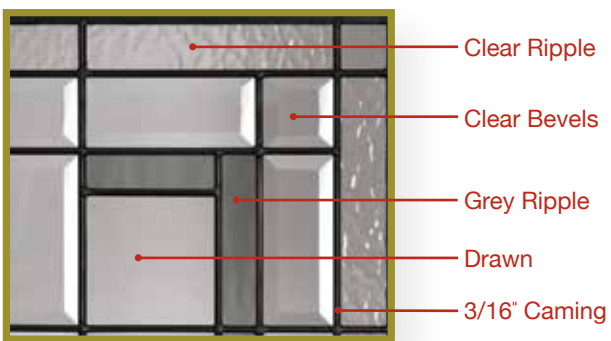

# FRENCH DOORS | Harlow

- Narrow Reed
- Granite
- 3/16" Caming
- 3/8" Caming
- Sandblast
- Clear Bevels

Available in Patina only  
 PRIVACY 8

\* Not shown

6/8

7/0

7/6\* or 8/0

Available in Patina only  
PRIVACY 5